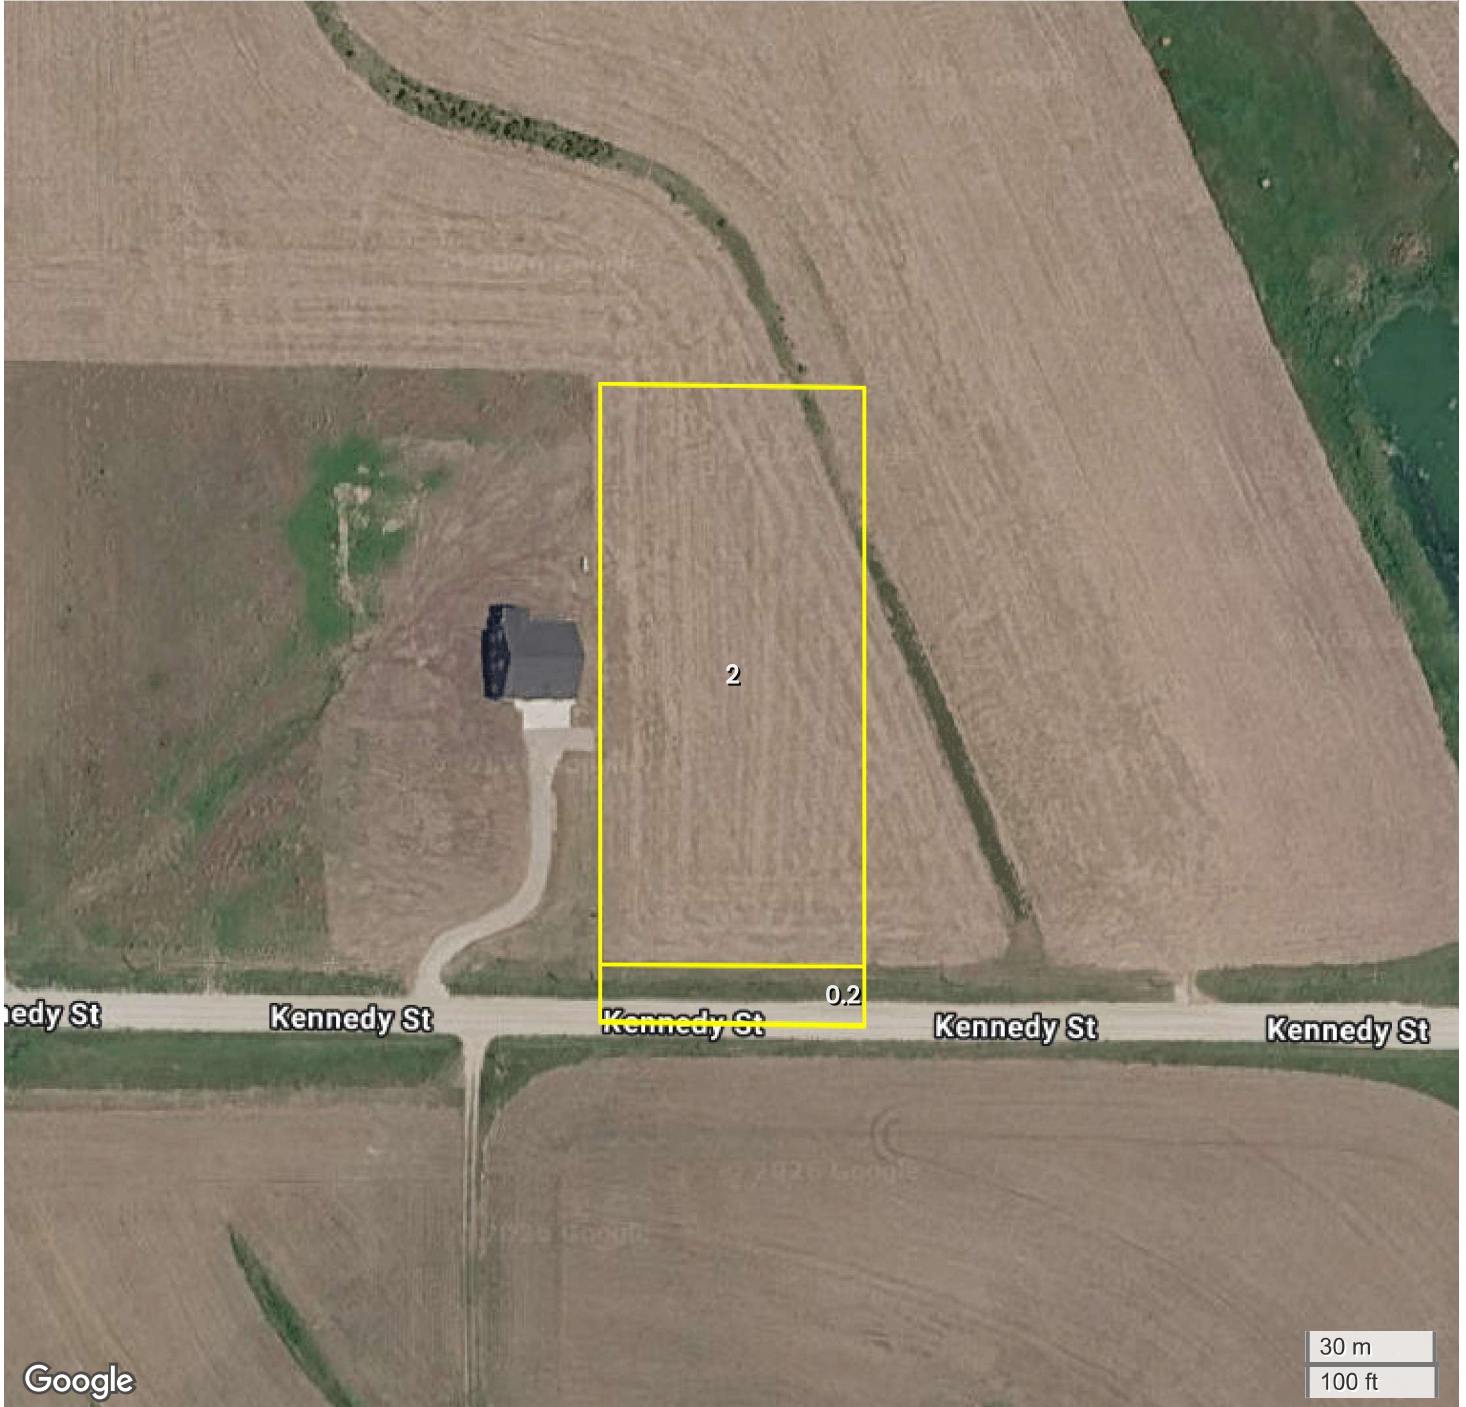

MCGINNIS - LOT 4 (2.20 AC TOTAL, 2.00 AC TILLABLE)

AERIAL MAP

Center: 41.350490, -93.493517

27-76N-23W

Lincoln Township

Warren County, IA

FarmWorth, LLC makes no warranties, express or implied, regarding the accuracy of any information provided through FarmWorth.com. User is solely responsible for independently verifying all information prior to use and waives any claims against FarmWorth, LLC arising from inaccuracies in such information.